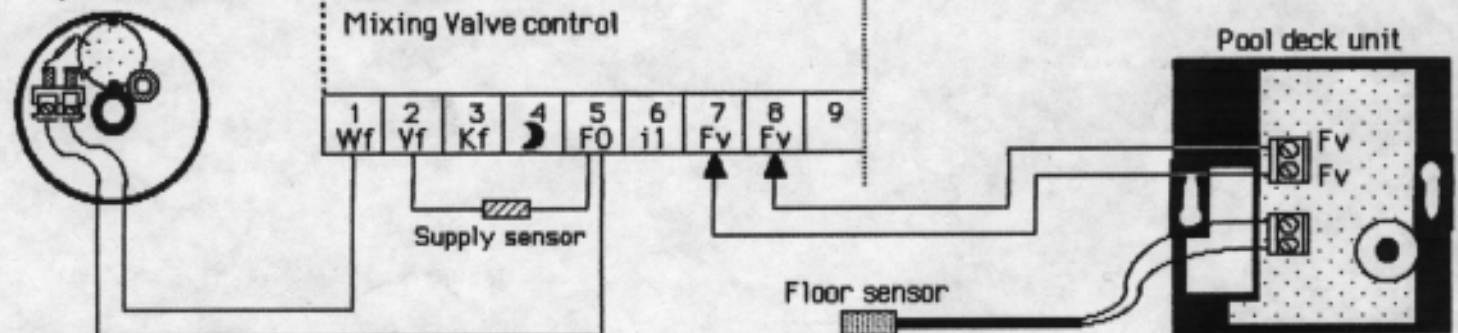

Utilizing a wide blade screwdriver, gently lift the adjusting dial off the front of the pool deck unit. (The dial is a friction fit.) The brown cover can now be removed from the black base. Fasten this base to the wall by two screws and connect a two-conductor cable from Fv & Fv of the pool deck unit to Fv & Fv of the control socket. With an ohmmeter check that the resistance of the floor sensor is approximately 2000 Ω . The sensor can then be connected to the other two terminals in the pool deck unit. Replace the brown cover and carefully push the adjusting dial onto its shaft. The heating curve of the Mixing Valve control should be in the range 0.15 to 0.60, often at 0.40. The heating curve starting temperature should be set at 20°C.

Special outdoor temperature sensor