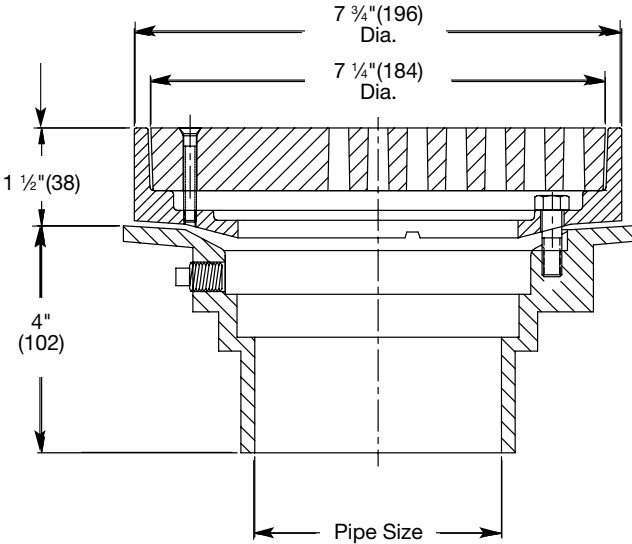

FD66

NOTICE

The information contained herein is not intended to replace the full product installation and safety information available or the experience of a trained product installer. You are required to thoroughly read all installation instructions and product safety information before beginning the installation of this product.

Watts product specifications in U.S. customary units and metric are approximate and are provided for reference only. For precise measurements, please contact Watts Technical Service. Watts reserves the right to change or modify product design, construction, specifications, or materials without prior notice and without incurring any obligation to make such changes and modifications on Watts products previously or subsequently sold.

USA: T: (800) 338-2581 • F: (828) 248-3929 • Watts.com
Canada: T: 1 (888) 208-8927 • F: 1 (905) 481-2316 • Watts.ca
Latin America: T: (52) 55-4122-0138 • Watts.com