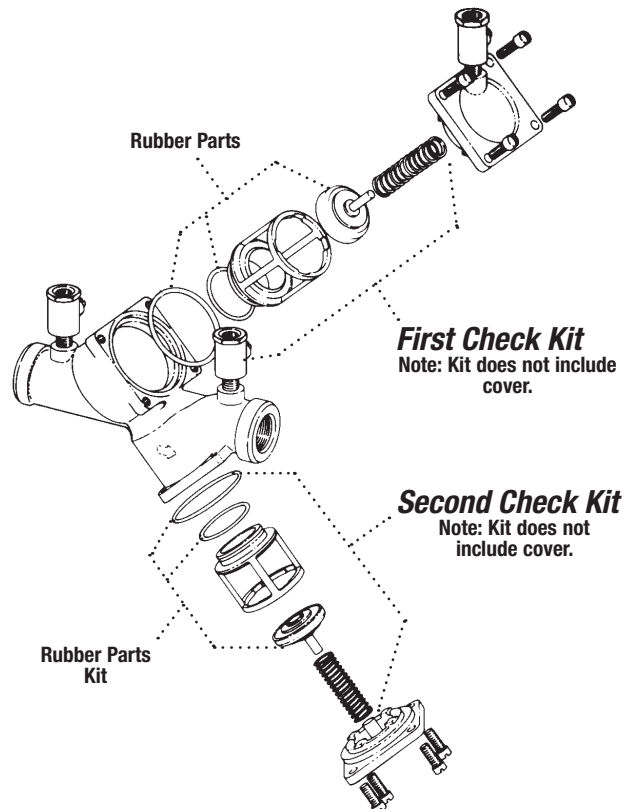

Series 709

Double Check Valve Assemblies

Sizes $\frac{3}{4}$ " – 2"

Repair Kits

When ordering specify Ordering Code, Kit No., and Valve Size.

ORDERING CODE	KIT NO.	SIZE

First or Second Check Kits

LEAD FREE*	ORDERING CODE	KIT NO.	SIZE
	0887150	RK 709 CK4	$\frac{3}{4}$" – 1"
	0887151	RK 709 CK4	1 1/2" – 2"
	0887155	RK 709 CK4SS*	1 1/2" – 2"

Kit consists of: disc assembly; spring; seat O-ring and cover O-ring.

Complete Rubber Parts

LEAD FREE*	ORDERING CODE	KIT NO.	SIZE
	0887152	RK 709 RT	$\frac{3}{4}$" – 1"
	0887153	RK 709 RT	1 1/2" – 2"

Kit consists of: disc assembly; seat O-ring and cover O-ring.

Seat Kits

LEAD FREE*	ORDERING CODE	KIT NO.	SIZE
	0887160	RK709 S4	$\frac{3}{4}$" – 1"
	0887161	RK709 S4	1 1/2" – 2"
	0887162	RK709 S4SS*	$\frac{3}{4}$" – 1"
	0887163	RK709 S4SS*	1 1/2" – 2"

Kit consists of: seat; seat O-ring and cover O-ring.

Cover Kits

0887156	RK 709C1	$\frac{3}{4}$" – 1"
0887157	RK 709C1	1 1/2" – 2"
0887158	RK 709C2	$\frac{3}{4}$" – 1"
0887159	RK 709C2	1 1/2" – 2"

Kit consists of: cover and cover O-ring.

*The wetted surface of this product contacted by consumable water contains less than 0.25% of lead by weight.