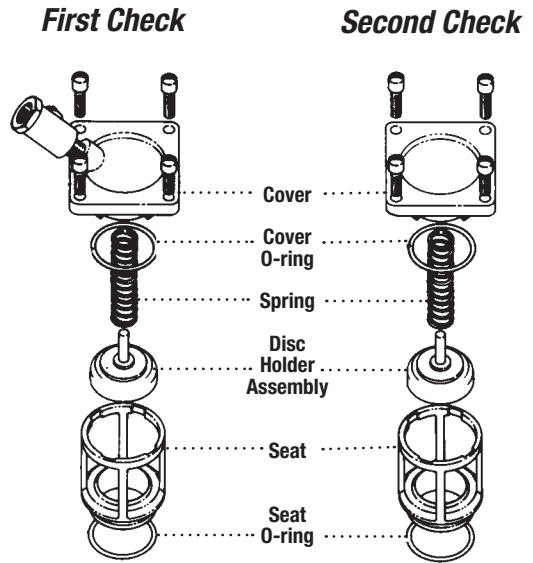

Series 709

Double Check Valve Assemblies

Sizes $\frac{3}{4}$ " – 2"

Repair Kits

When ordering specify Ordering Code, Kit No., and Valve Size.

ORDERING CODE	KIT NO.	SIZE

First or Second Check Kits

LEAD FREE*	ORDERING CODE	KIT NO.	SIZE
	0887150	RK 709 CK4	$\frac{3}{4}$" – 1"
	0887151	RK 709 CK4	1 1/2" – 2"
	0887155	RK 709 CK4SS*	1 1/2" – 2"

Kit consists of: disc assembly; spring; seat O-ring and cover O-ring.

Complete Rubber Parts

LEAD FREE*	ORDERING CODE	KIT NO.	SIZE
	0887152	RK 709 RT	$\frac{3}{4}$" – 1"
	0887153	RK 709 RT	1 1/2" – 2"

Kit consists of: disc assembly; seat O-ring and cover O-ring.

Seat Kits

LEAD FREE*	ORDERING CODE	KIT NO.	SIZE
	0887160	RK709 S4	$\frac{3}{4}$" – 1"
	0887161	RK709 S4	1 1/2" – 2"
	0887162	RK709 S4SS*	$\frac{3}{4}$" – 1"
	0887163	RK709 S4SS*	1 1/2" – 2"

Kit consists of: seat; seat O-ring and cover O-ring.

Cover Kits

0887156	RK 709C1	$\frac{3}{4}$" – 1"
0887157	RK 709C1	1 1/2" – 2"
0887158	RK 709C2	$\frac{3}{4}$" – 1"
0887159	RK 709C2	1 1/2" – 2"

Kit consists of: cover and cover O-ring.

*The wetted surface of this product contacted by consumable water contains less than 0.25% of lead by weight.