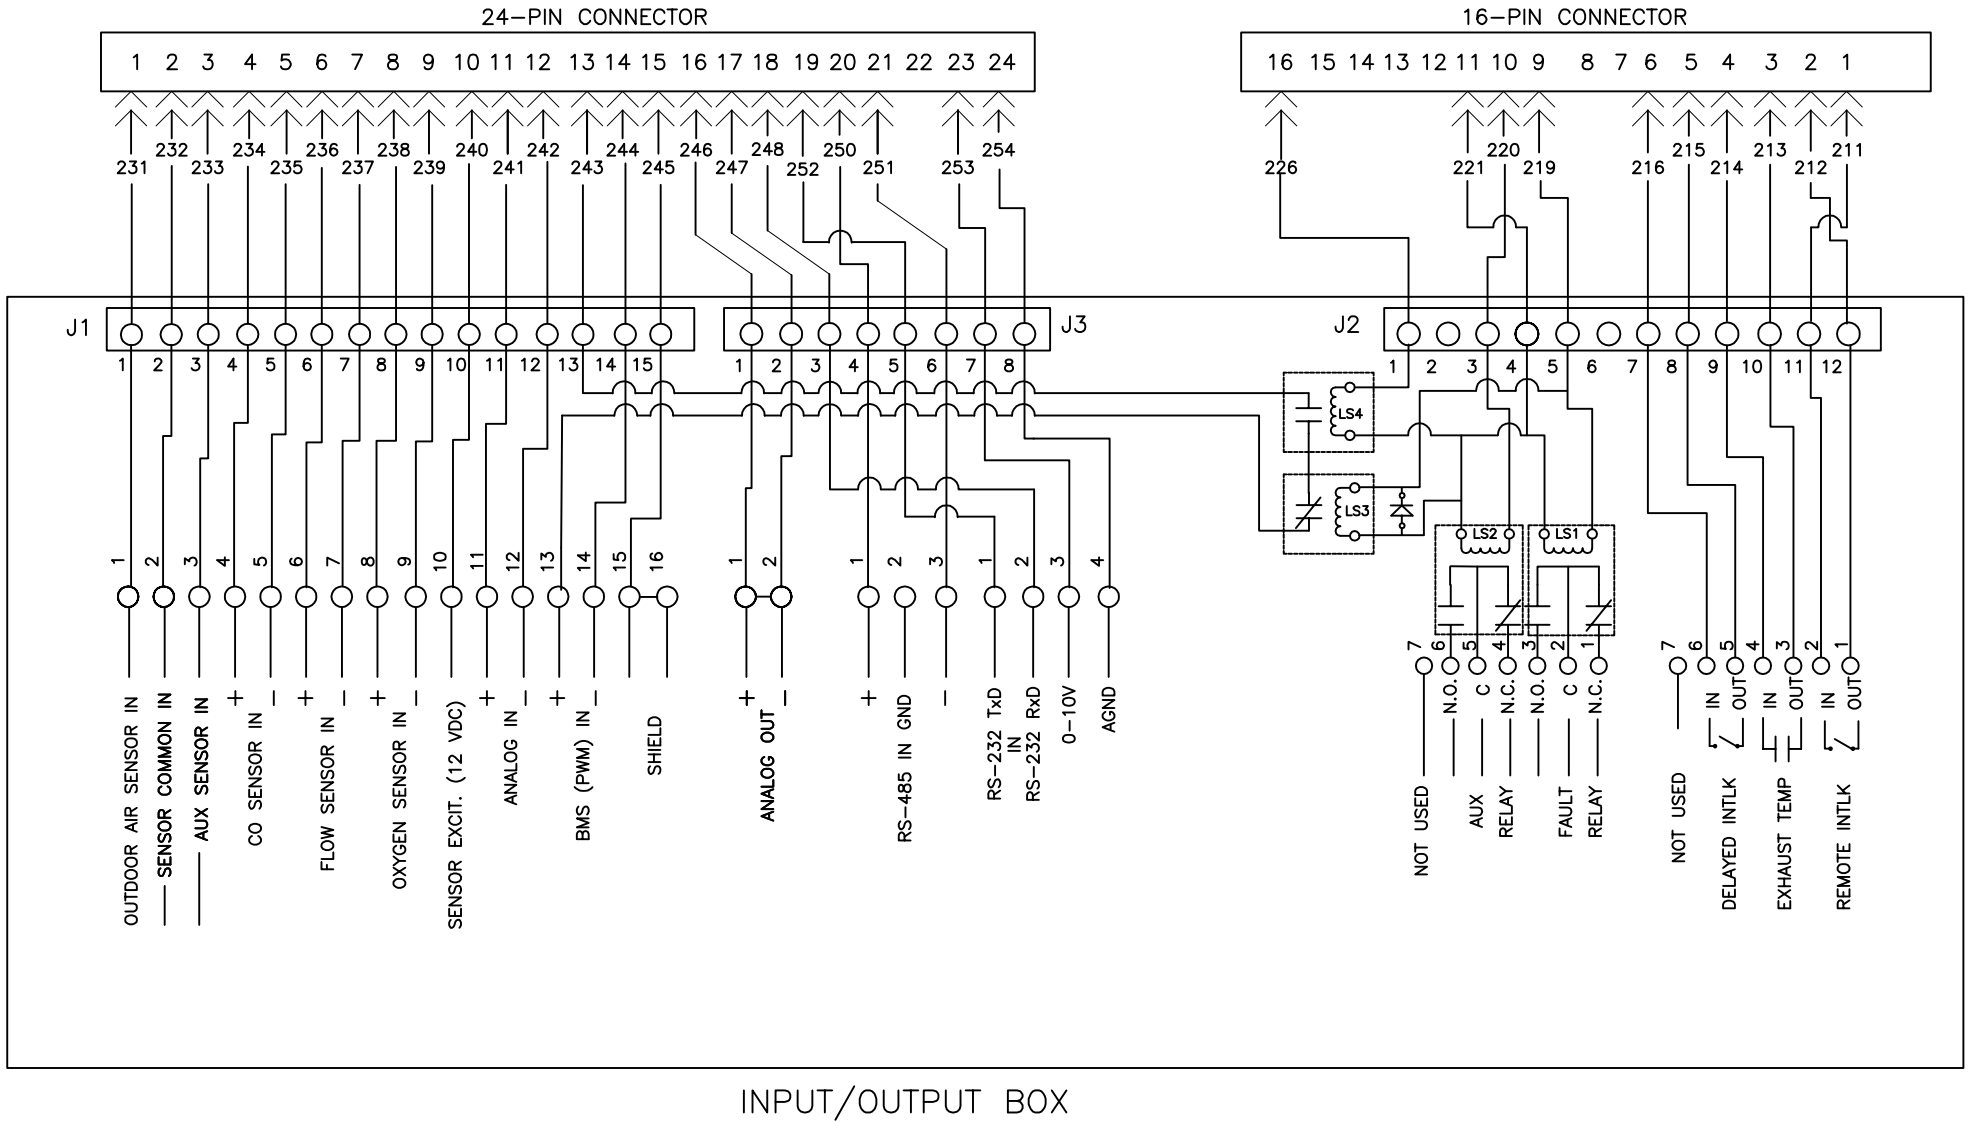

CONTROL BOX CONNECTORS

100 ORITANI DRIVE BLAUVELT, NY 10913 aerco.com	
BENCHMARK 750 THRU 6000 MBH INTERNAL IO BOX WIRING DIAGRAM	
DWN. BY <u>PDR</u> DATE <u>021512</u> SCALE <u>N.T.S.</u> REV DATE <u>K.S. 060717</u>	SD-A-903 REV C