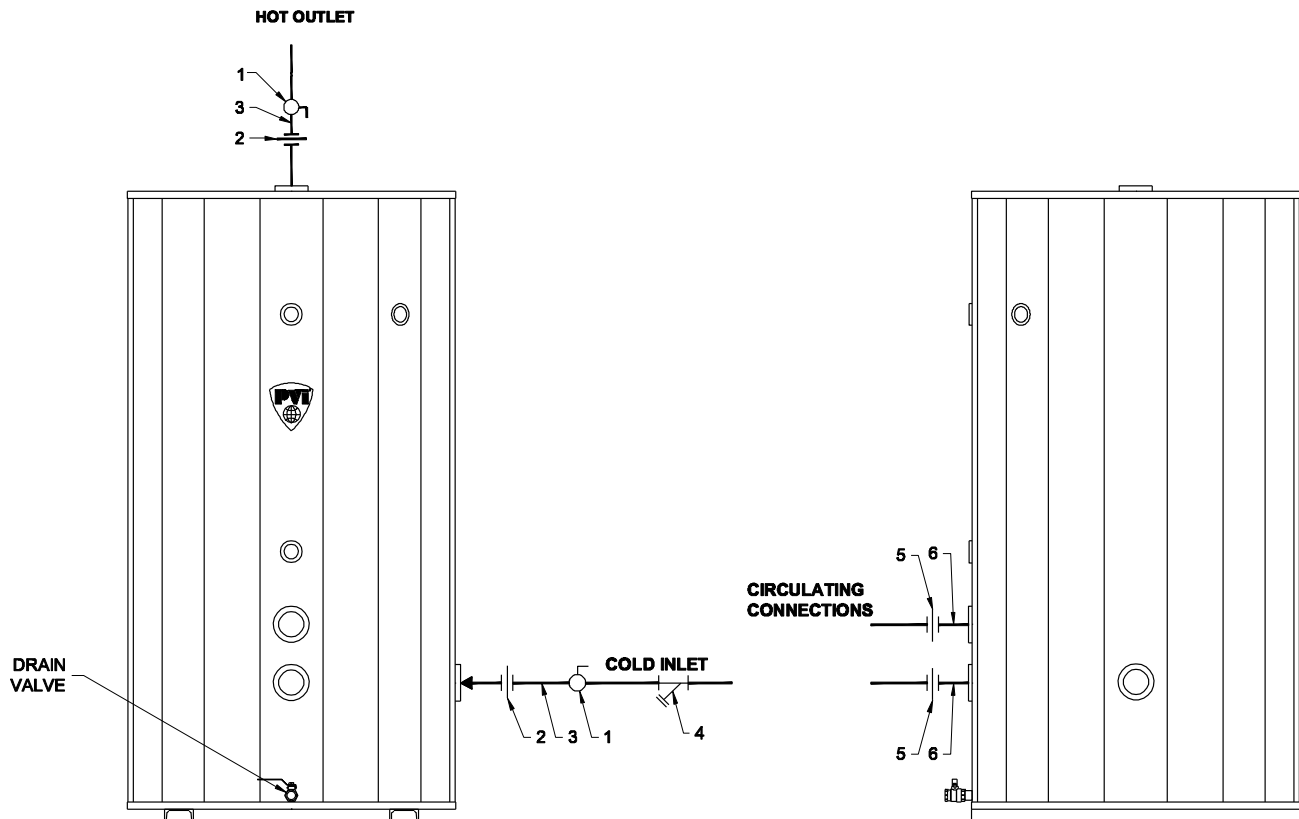

AquaPLEX® Storage Tanks

Unlined Duplex Alloy, Vertical Storage

125-400 gallon

143406 KIT, INSTALLATION ATR STORAGE 125-400 GALLON

Part	Qty	Size	Description	Location	PVI P/N
1	2	2"	Watts Isolation Valve - Ball	Cold inlet/Hot outlet	122397
2	2	2"	Pipe nipple brass, 3 x 6"	Cold inlet/Hot outlet	321
3	2	2"	Union brass	Cold inlet/Hot outlet	6544
4	1	2"	Y-strainer brass	Cold inlet	143043
5	2	3"	Union, brass	Circulation fittings	4788
6	2	3"	Pipe nipple brass, 3 x 6"	Circulation fittings	69936