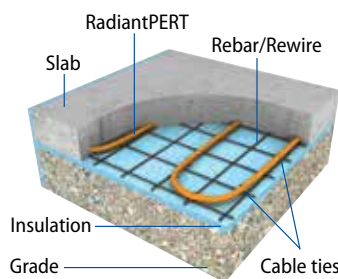

## Use RadiantPERT as distribution piping for:

- Radiant heating/cooling systems
- Snow melting systems
- Radiators
- Baseboard
- Fan coils or kickspace heaters

- Take advantage of the greater flexibility and proven performance of RadiantPERT tubing.
- Strong, reliable connection system for RadiantPERT utilizing ASTM F1960 PEX rings and brass fittings.
- Available in 3/8", 1/2", 5/8" and 3/4" sweat and thread adapter, directional, and stainless steel manifold connection styles.
- Utilize existing ASTM F1960 expander tools or Milwaukee Tools M12™ or M18™ Cordless ProPex® expansion tools.
- Go/No Go gauges are not required.

## RadiantPERT applications

Dry-panel

Slab on-grade

Below subfloor

Thin-slab