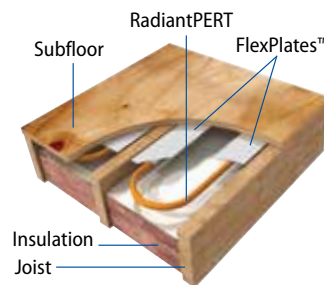

## Use RadiantPERT as distribution piping for:

- Radiant heating/cooling systems
- Snow melting systems
- Radiators
- Baseboard
- Fan coils or kickspace heaters

- Take advantage of the greater flexibility and proven performance of RadiantPERT tubing.
- Strong, reliable connection system for RadiantPERT utilizing ASTM F1960 PEX rings and brass fittings.
- Available in 3/8", 1/2", 5/8" and 3/4" sweat and thread adapter, directional, and stainless steel manifold connection styles.
- Utilize existing ASTM F1960 expander tools or Milwaukee Tools M12™ or M18™ Cordless ProPex® expansion tools.
- Go/No Go gauges are not required.

## RadiantPERT applications

Dry-panel

Slab on-grade

Below subfloor

Thin-slab