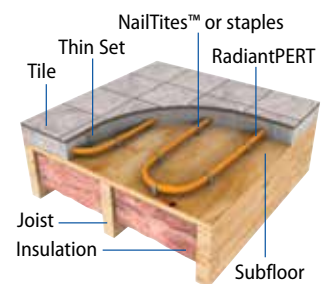

## Use RadiantPERT as distribution piping for:

- Radiant heating/cooling systems
- Snow melting systems
- Radiators
- Baseboard
- Fan coils or kickspace heaters

- Take advantage of the greater flexibility and proven performance of RadiantPERT tubing.
- Strong, reliable connection system for RadiantPERT utilizing ASTM F1960 PEX rings and brass fittings.
- Available in 3/8", 1/2", 5/8" and 3/4" sweat and thread adapter, directional, and stainless steel manifold connection styles.
- Utilize existing ASTM F1960 expander tools or Milwaukee Tools M12™ or M18™ Cordless ProPex® expansion tools.
- Go/No Go gauges are not required.

## RadiantPERT applications

Dry-panel

Slab on-grade

Below subfloor

Thin-slab