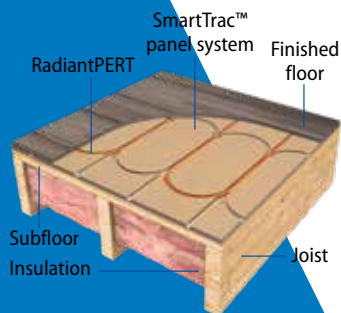

# Introducing ASTM F1960 Cold Expansion Fittings for **RadiantPERT™**

## Use RadiantPERT as distribution piping for:

- Radiant heating/cooling systems
- Snow melting systems
- Radiators
- Baseboard
- Fan coils or kickspace heaters

- Take advantage of the greater flexibility and proven performance of RadiantPERT tubing.
- Strong, reliable connection system for RadiantPERT utilizing ASTM F1960 PEX rings and brass fittings.
- Available in 3/8", 1/2", 5/8" and 3/4" sweat and thread adapter, directional, and stainless steel manifold connection styles.
- Utilize existing ASTM F1960 expander tools or Milwaukee Tools M12™ or M18™ Cordless ProPex® expansion tools.
- Go/No Go gauges are not required.

## RadiantPERT applications

Dry-panel

Slab on-grade

Below subfloor

Thin-slab