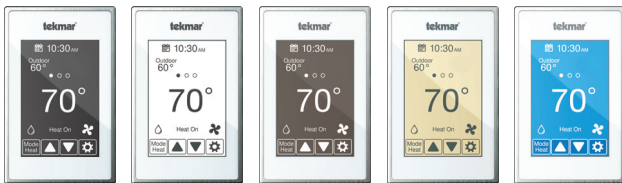

Accent Any Décor

The Thermostat 565 offers a slim, 9/16" profile with a white finish. A stainless steel trim ring, and a choice of five touchscreen color themes will complement any home's décor.

Better Design. Better Control. Better Systems.

⬡ Representative
 ⬡ Headquarters

Industry professionals: contact local tekmar representatives to locate a distributor.
watts.com/tekmar

Display color themes: black, white, espresso, latte & blue

Thermostat 565

- Outdoor Temperature

- Relative humidity control
- Ventilation

- Multiple display colors
- Slim profile