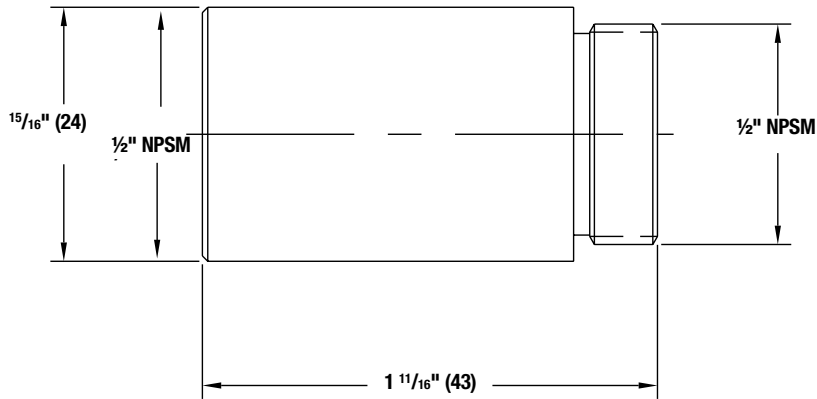

Features

- Factory set at 115°F (46°C) shutoff limit for safety
- New ATA (Advanced Thermal Actuation) technology improves performance
- Solid brass construction enhances durability
- Maximum flow rate 4.0 gpm (15.2 l/min)

POWERS™
A WATTS Brand

Specifications

Description	Shower high temperature shutoff device
Finish	Polished Chrome
Housing Material	Brass
Listing/Spec Compliance	ASSE 1062, CSA
Maximum Flow	4.0 gpm (15.2 l/min)
Temperature Activation	115°F [46°C] ±3°F (1.6°C)
Shipping Weight	0.25 lb. [0.11 kg]

Dimensions

Note:
Dimensions are shown $\pm 1/2"$
Dimensions in parentheses are in mm

POWERS™

A WATTS Brand

USA: Tel: (800) 669-5430 • Fax: (847) 229-0526 • PowersControls.com
Canada: Tel: (905) 332-4090 • Fax: (905) 332-7068 • PowersControls.ca
Latin America: Tel: (52) 81-1001-8600 • PowersControls.com