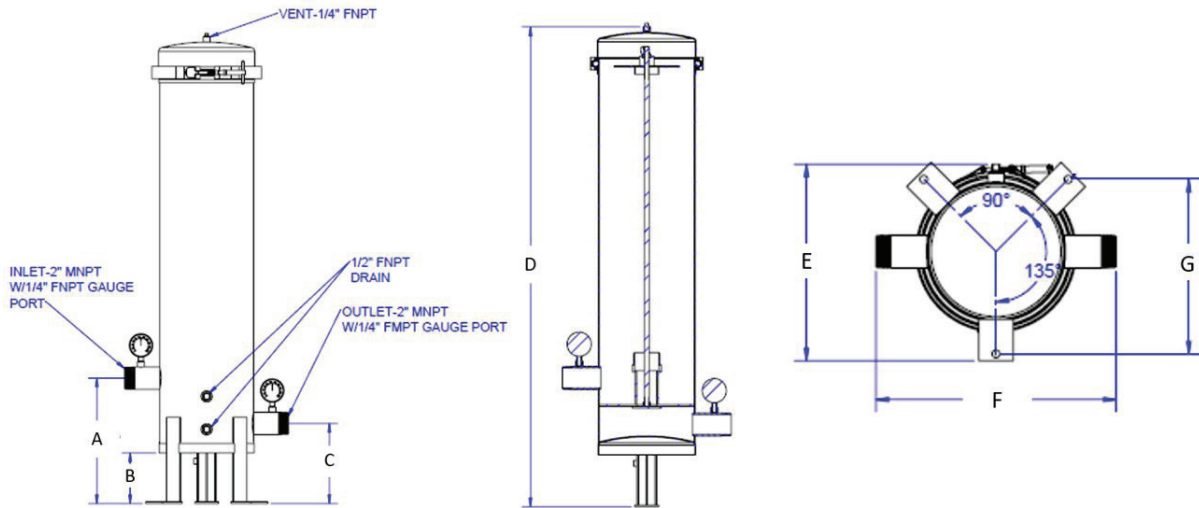

WATTS[®]

Dimensions

MODEL NO.	A	B	C	D	E	F	G	WEIGHT
PWHSJUM40-304	13 5/16"	5 3/8"	8 1/2"	30"	14 5/16"	17 1/2"	12 11/16"	31
PWHSJUM90-304	13 5/16"	5 3/8"	8 1/2"	40"	14 5/16"	17 1/2"	12 11/16"	56
PWHSJUM170-304	13 5/16"	5 3/8"	8 1/2"	49 11/16"	14 5/16"	17 1/2"	12 11/16"	65