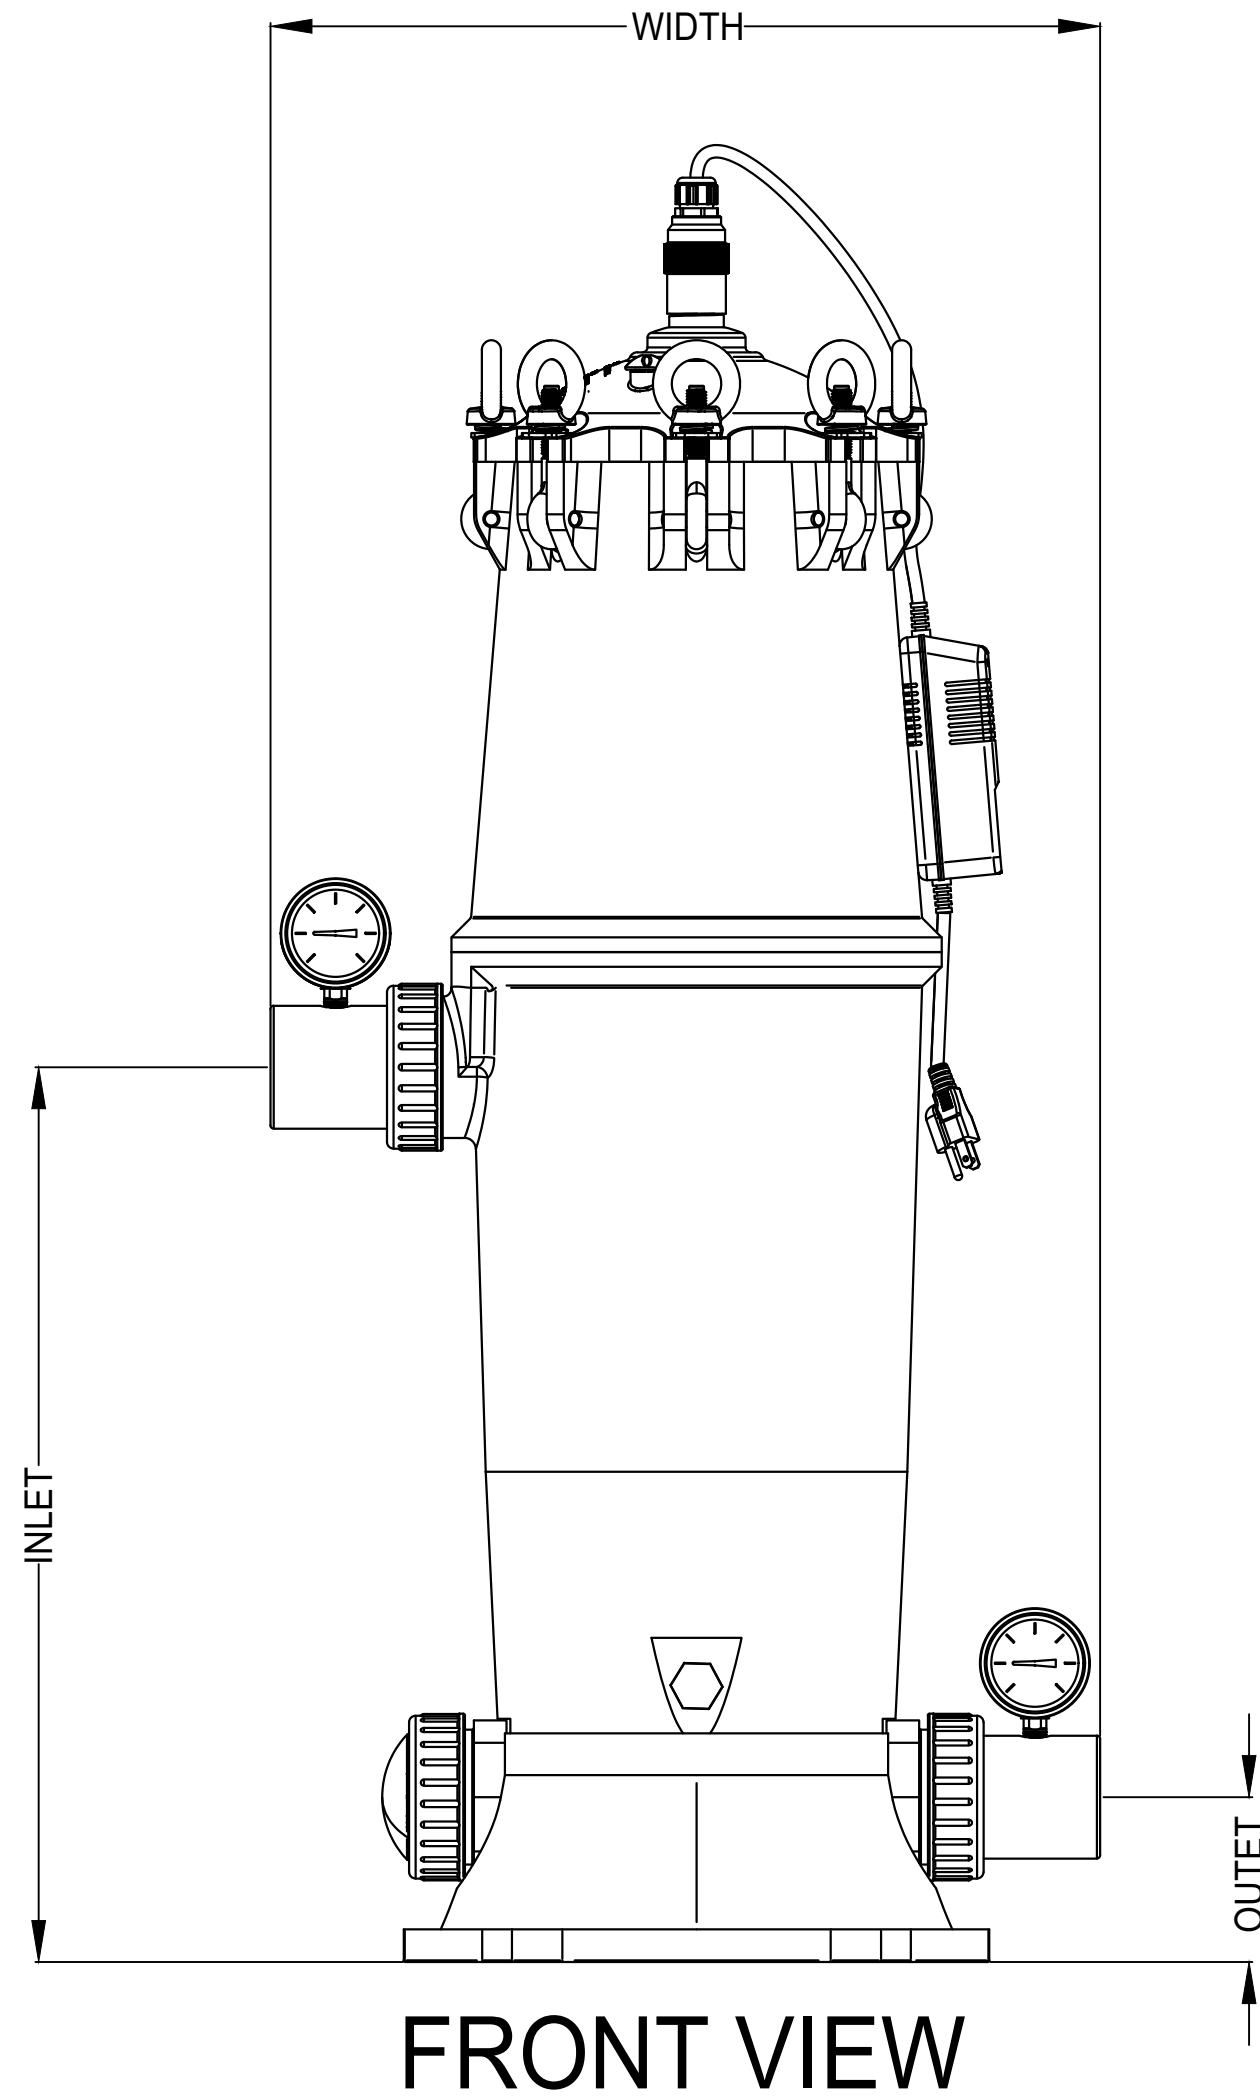

SERIES HSFS BIG BUBBA® CARTRIDGE FILTER/UV SYSTEMS						
MODEL NO.	ORDERING CODES	INLET	OUTLET	OVERALL HEIGHT	OVERALL DEPTH	OVERALL WIDTH
HSFS	68102671	21.60	3.90	43.0	13.5	20.00
HSFS-220E-5M	68102672	21.60	3.90	43.0	13.5	20.00
HSFS-5M	68102673	21.60	3.90	43.0	13.5	20.00