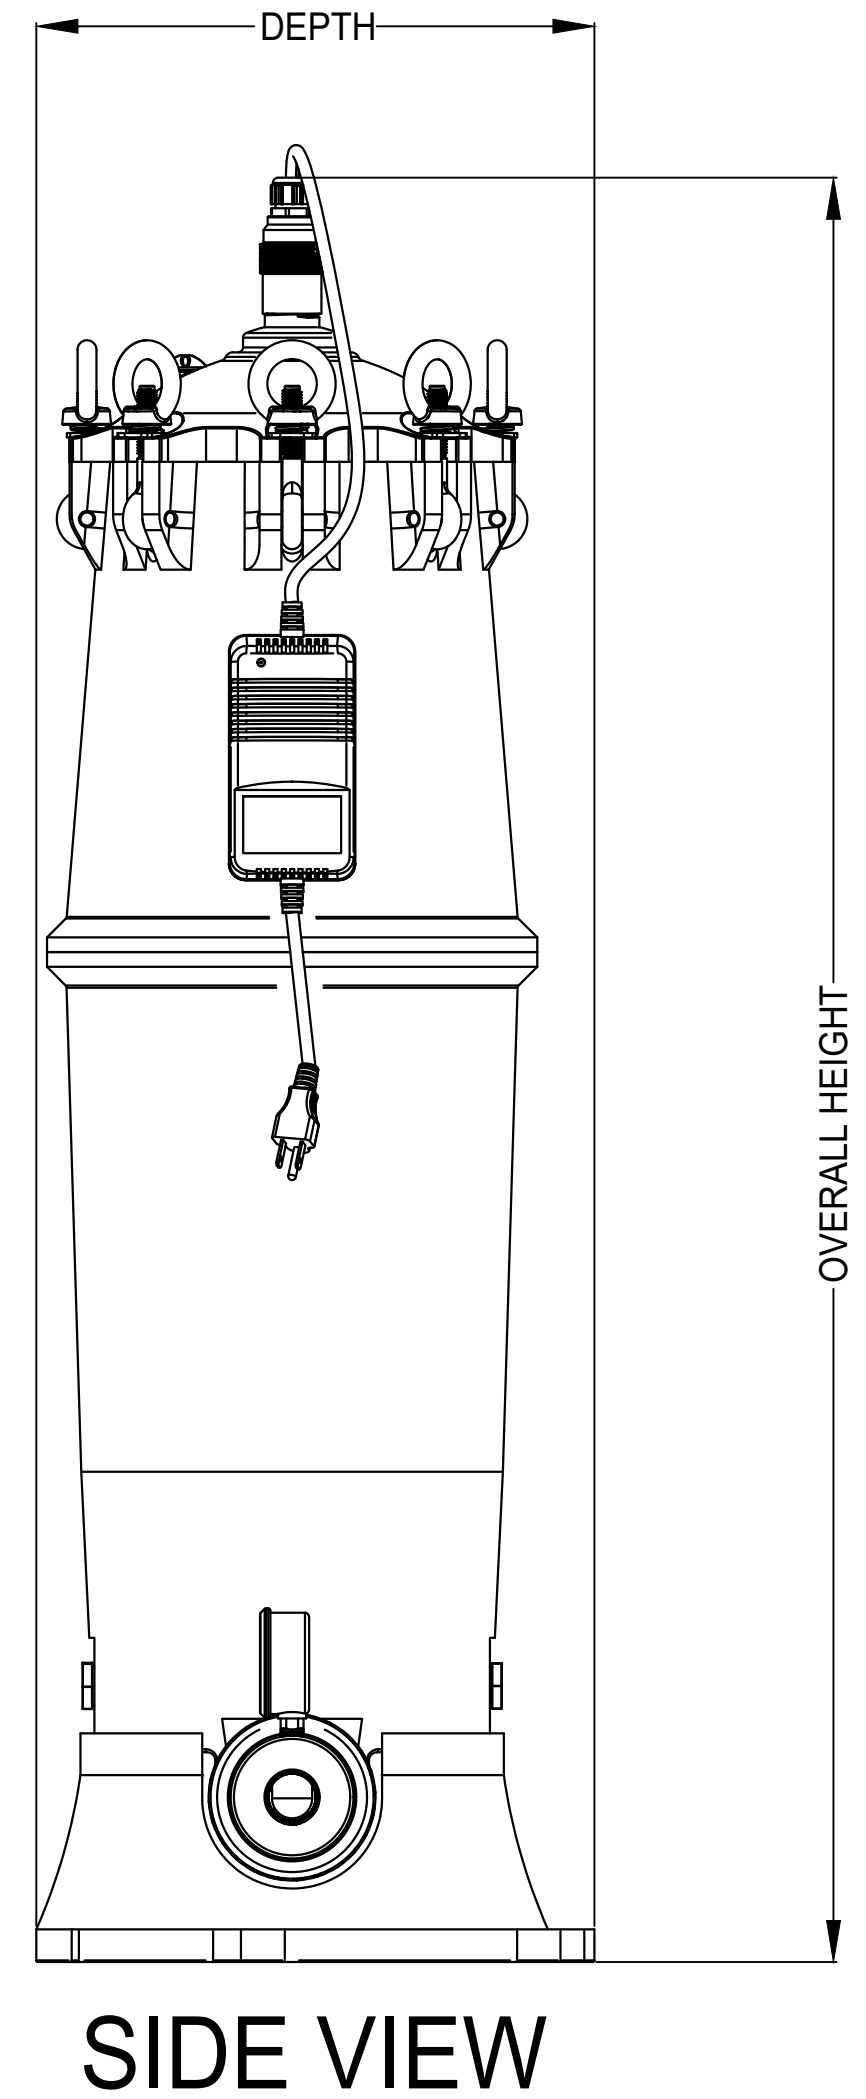

SERIES HSFS BIG BUBBA® CARTRIDGE FILTER/UV SYSTEMS						
MODEL NO.	ORDERING CODES	INLET	OUTLET	OVERALL HEIGHT	OVERALL DEPTH	OVERALL WIDTH
HSFS	68102671	21.60	3.90	43.0	13.5	20.00
HSFS-220E-5M	68102672	21.60	3.90	43.0	13.5	20.00
HSFS-5M	68102673	21.60	3.90	43.0	13.5	20.00