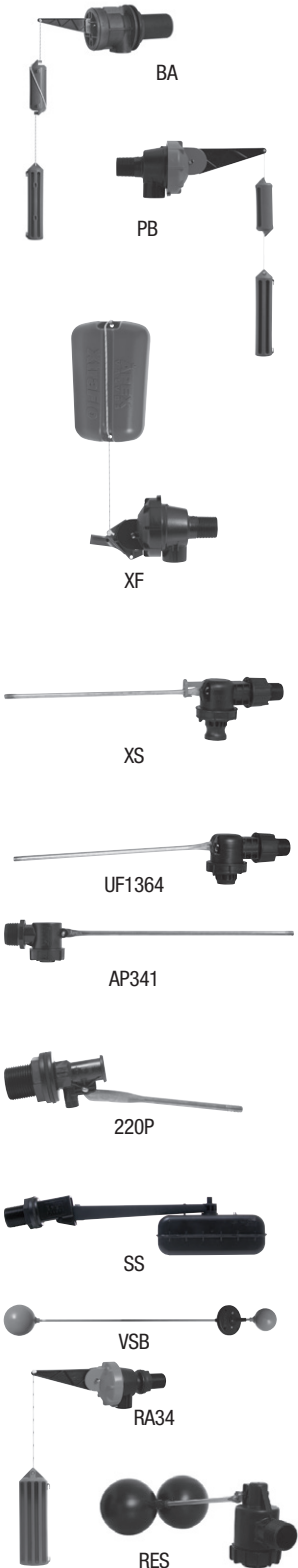

Xcess

XS134 US	88005630	3/4" & 1"	Trough Valve	098268160802	1	6.43	42.00
XS134LT US	88005631	3/4" & 1"	Trough Valve	098268160819	1	7.09	45.25
XS134SA US	88005632	3/4" & 1"	Trough Valve	098268160895	1	6.27	48.75

UltraFlo

UF134 US	88005634	3/4" & 1"	Trough Valve	098268160949	1	6.17	57.75

AP

AP341 US	88005635	3/4" & 1"	Trough Valve	098268160956	1	5.03	36.25

220P

220P12 US	88005640	1/2"	Trough Valve	098268161014	1	5.90	33.75
220P34 US	88005641	3/4"	Trough Valve	098268161069	1	5.90	33.75
220P1 US	88005642	1"	Trough Valve	098268161076	1	7.00	36.25

SpaceSaver

SS12 US	88005643	1/2"	Trough Valve	098268161083	1	3.59	33.75
SS34 US	88005644	3/4"	Trough Valve	098268161090	1	3.48	37.25

Visiball

VSB US	88005645	48"	Visiball water indicator	098268161106	1	3.90	263.50
PVSB EXT US	88005646	36"	Visiball extension tube	098268161113	1	0.64	114.50

RainAid

RA34 US	88005647	3/4"	Tank Valve	098268161120	1	0.97	103.00

Reservoir Valve

RES114 US	88005648	1-1/4"	Reservoir Valve	098268161151	1	2.70	112.50
RES112 US	88005649	1-1/2"	Reservoir Valve	098268161168	1	2.69	112.50
RES2 US	88005650	2"	Reservoir Valve	098268161205	1	2.73	112.50

*The wetted surface of this product contacted by consumable water contains less than 0.25% of lead by weight.

Consult factory for ordering code numbers of special models/options.