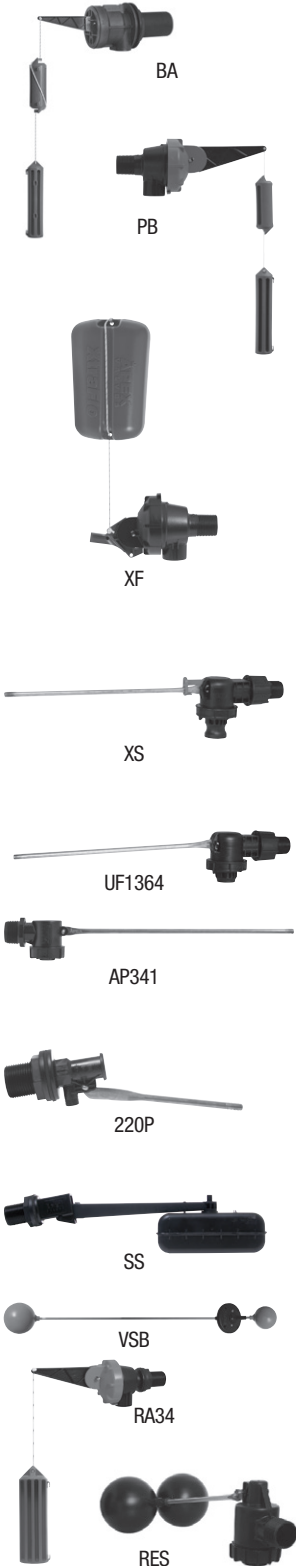

Visiball

VSB US	88005645	48"	Visiball water indicator	098268161106	1	3.90	239.50
PVSB EXT US	88005646	36"	Visiball extension tube	098268161113	1	0.64	104.00

RainAid

RA34 US	88005647	3/4"	Tank Valve	098268161120	1	0.97	93.50
---------	----------	------	------------	--------------	---	------	-------

Reservoir Valve

RES114 US	88005648	1-1/4"	Reservoir Valve	098268161151	1	2.70	102.00
RES112 US	88005649	1-1/2"	Reservoir Valve	098268161168	1	2.69	102.00
RES2 US	88005650	2"	Reservoir Valve	098268161205	1	2.73	102.00