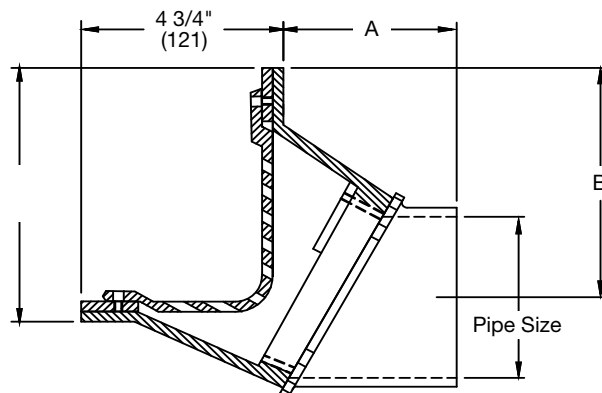

Representative _____

RD-290 Scupper Drain with Flat Grate Specification

Watts RD-290 epoxy coated cast iron scupper drain with flashing clamp, secured flat grate, and no hub (standard) outlet.

Call customer service if you need assistance with technical details.

Pipe Sizing		
Suffix	Description	
2	2"(51) Pipe Size	<input type="checkbox"/>
3	3"(76) Pipe Size	<input type="checkbox"/>
4	4"(102) Pipe Size	<input type="checkbox"/>
6	6"(152) Pipe Size	<input type="checkbox"/>

Free Area Sq. In.
15

Pipe Size	No Hub		Threaded	
	A	B	A	B
2	5 1/8"(130)	6 1/2"(165)	2 3/4"(70)	6"(152)
3	4 1/2"(114)	5 3/4"(146)	2 3/4"(70)	5 3/8"(137)
4	4"(102)	5 1/8"(130)	2 3/4"(70)	4 7/8"(124)
6	3 1/2"(90)	4 13/16"(122)	N/A	N/A