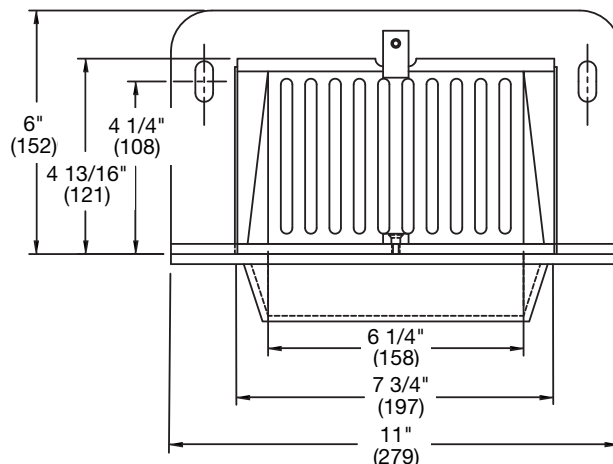

Representative _____

RD-290 Scupper Drain with Flat Grate Specification

Watts RD-290 epoxy coated cast iron scupper drain with flashing clamp, secured flat grate, and no hub (standard) outlet.

Call customer service if you need assistance with technical details.

Pipe Sizing		
Suffix	Description	
2	2"(51) Pipe Size	<input type="checkbox"/>
3	3"(76) Pipe Size	<input type="checkbox"/>
4	4"(102) Pipe Size	<input type="checkbox"/>
6	6"(152) Pipe Size	<input type="checkbox"/>

Free Area Sq. In.
15

Pipe Size	No Hub		Threaded	
	A	B	A	B
2	5 1/8"(130)	6 1/2"(165)	2 3/4"(70)	6"(152)
3	4 1/2"(114)	5 3/4"(146)	2 3/4"(70)	5 3/8"(137)
4	4"(102)	5 1/8"(130)	2 3/4"(70)	4 7/8"(124)
6	3 1/2"(90)	4 13/16"(122)	N/A	N/A