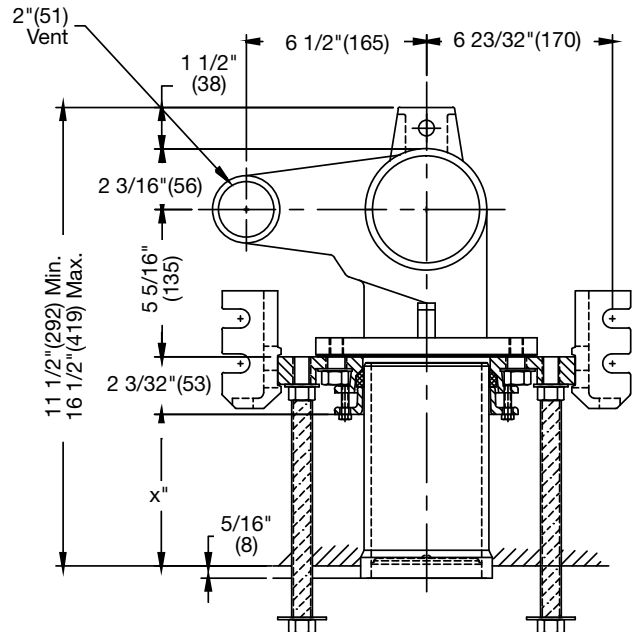

Engineering Specification

Job Name _____
 Job Location _____
 Engineer _____
 Approval _____

Contractor _____
 Approval _____
 Contractor's P.O. No. _____
 Representative _____

ISCA-121

Industry Standard Single Vertical 500 lb. Closet Carrier

Specification

Watts ISCA-121 *Industry Standard* single vertical adjustable water closet carrier with epoxy coated cast iron fitting, 4" no hub waste and 2" no hub vent connections, epoxy coated cast iron patented compression seal faceplate assembly, and epoxy coated cast iron foot supports with incremental height markings. Adjustable for standard and wheelchair height, adjustable ABS nipple with integral test cap and neoprene bowl gasket, plated hardware and chrome cap nuts. Carrier complies with requirements of ASME A112.6.1M up to a 500 lb. static load.

Call customer service if you need assistance with technical details.

Options	
Suffix	Description
-CA-100-EXT	Aux. Support System w/Extended Nipple
-CI	Cast Iron Nipple
-HS	Hub & Spigot Connections
-M1	ABS Extended Nipple (Up to 24")
-M11	Tiling Frame
-M20	Flush Valve Support