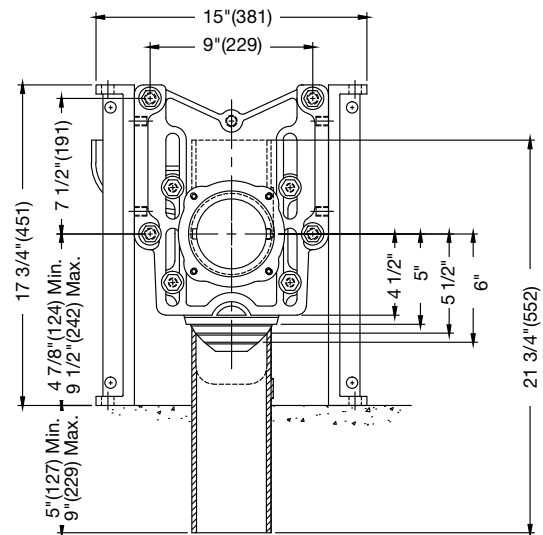

Engineering Specification

Job Name _____
 Job Location _____
 Engineer _____
 Approval _____

Contractor _____
 Approval _____
 Contractor's P.O. No. _____
 Representative _____

ISCA-121

Industry Standard Single Vertical 500 lb. Closet Carrier

Specification

Watts ISCA-121 *Industry Standard* single vertical adjustable water closet carrier with epoxy coated cast iron fitting, 4" no hub waste and 2" no hub vent connections, epoxy coated cast iron patented compression seal faceplate assembly, and epoxy coated cast iron foot supports with incremental height markings. Adjustable for standard and wheelchair height, adjustable ABS nipple with integral test cap and neoprene bowl gasket, plated hardware and chrome cap nuts. Carrier complies with requirements of ASME A112.6.1M up to a 500 lb. static load.

Call customer service if you need assistance with technical details.

Options	
Suffix	Description
-CA-100-EXT	Aux. Support System w/Extended Nipple
-CI	Cast Iron Nipple
-HS	Hub & Spigot Connections
-M1	ABS Extended Nipple (Up to 24")
-M11	Tiling Frame
-M20	Flush Valve Support