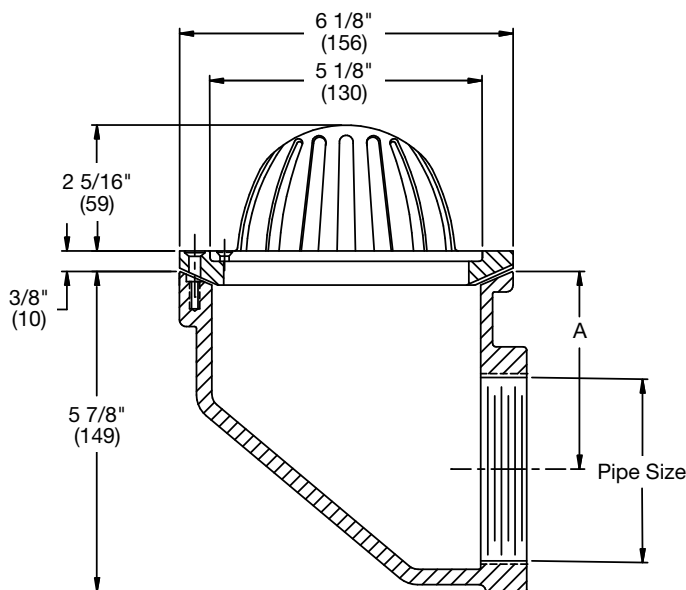

NOTICE

The information contained herein is not intended to replace the full product installation and safety information available or the experience of a trained product installer. You are required to thoroughly read all installation instructions and product safety information before beginning the installation of this product.

Pipe Size	A
2"(51)	4 5/16"(110)
3"(76)	3 5/8"(92)
4"(102)	3 1/8"(79)

Watts product specifications in U.S. customary units and metric are approximate and are provided for reference only. For precise measurements, please contact Watts Technical Service. Watts reserves the right to change or modify product design, construction, specifications, or materials without prior notice and without incurring any obligation to make such changes and modifications on Watts products previously or subsequently sold.

USA: T: (800) 338-2581 • Watts.com

Canada: T: (888) 208-8927 • Watts.ca

Latin America: T: (52) 55-4122-0138 • Watts.com

ES-WD-RD-230 2446

© 2024 Watts