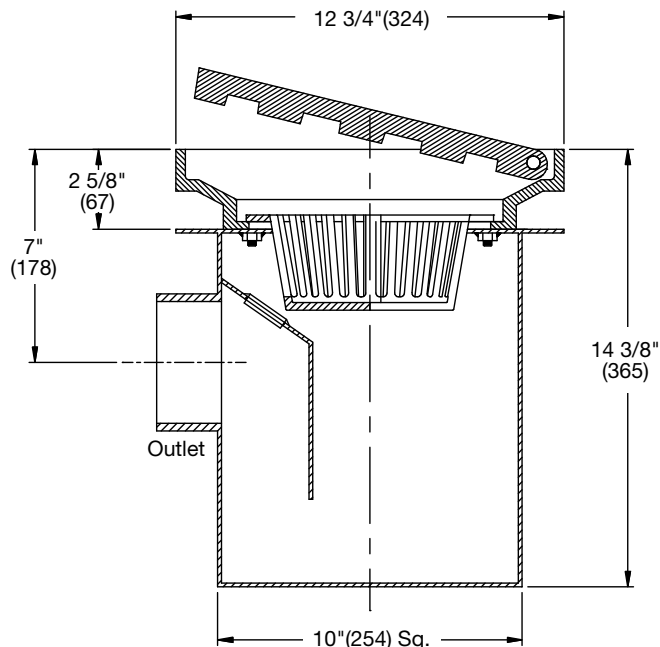

NOTICE

The load classifications are in accordance with the American National Standards ASME A112.21.1M ASME Ratings are as follows:
XHD - Safe Live Load 7500-10,000 lbs. (3375-4500 kg)
The above categories are given as a guide only.
Please consult factory.

NOTICE

The information contained herein is not intended to replace the full product installation and safety information available or the experience of a trained product installer. You are required to thoroughly read all installation instructions and product safety information before beginning the installation of this product.

Watts product specifications in U.S. customary units and metric are approximate and are provided for reference only. For precise measurements, please contact Watts Technical Service. Watts reserves the right to change or modify product design, construction, specifications, or materials without prior notice and without incurring any obligation to make such changes and modifications on Watts products previously or subsequently sold.

USA: T: (800) 338-2581 • Watts.com
Canada: T: (888) 208-8927 • Watts.ca
Latin America: T: (52) 55-4122-0138 • Watts.com